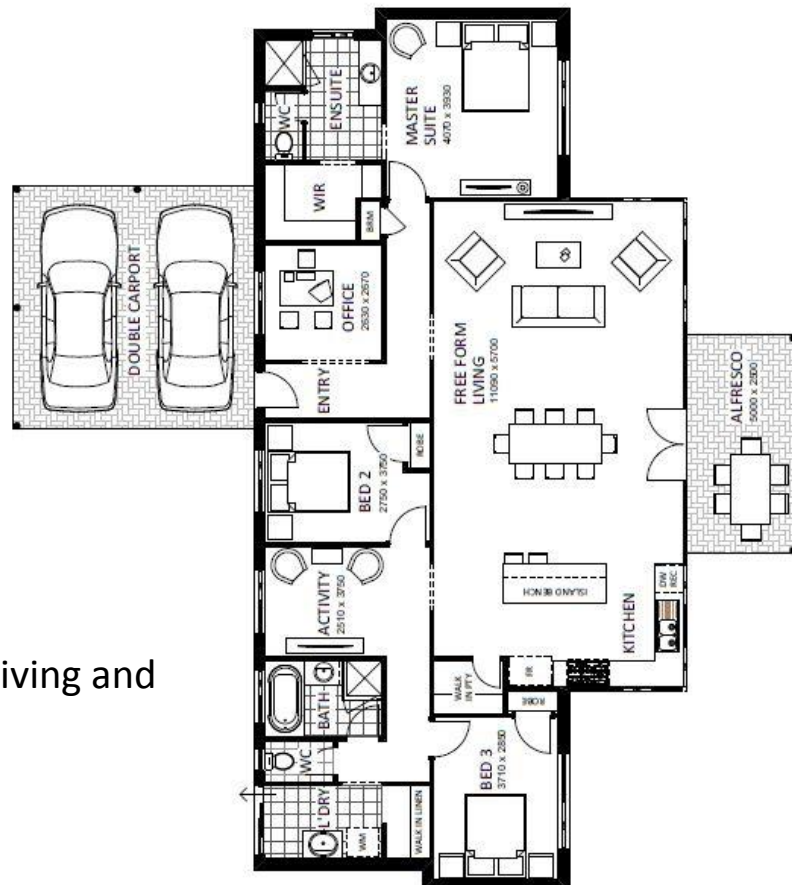

Lot 6 Tortoise Rise Heron Lakes

Home and land package from

\$546,590

PACKAGE INCLUSIONS:

- Stylish Rural Building Elevation
- Expansive Kitchen
- Open plan living
- Good sized bedrooms
- Lovely Northern aspect to the living and alfresco area